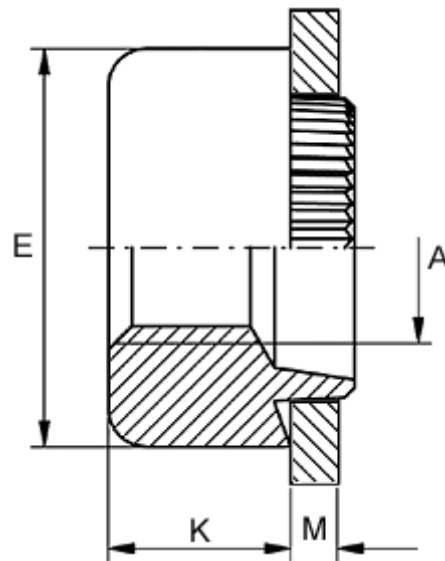

Article number: 12705000060800
Description: KLEE-coil 705 000 060.800
M6 Brass

Measures

Female thread A	= M6
Height K	= 6.0
Outer diameter E	= 13.0
Plate thickness	= 1.1 to 1.3
Recommended bore diameter for extreme load	= 10.0
Recommended bore diameter for normal use	= 10.0